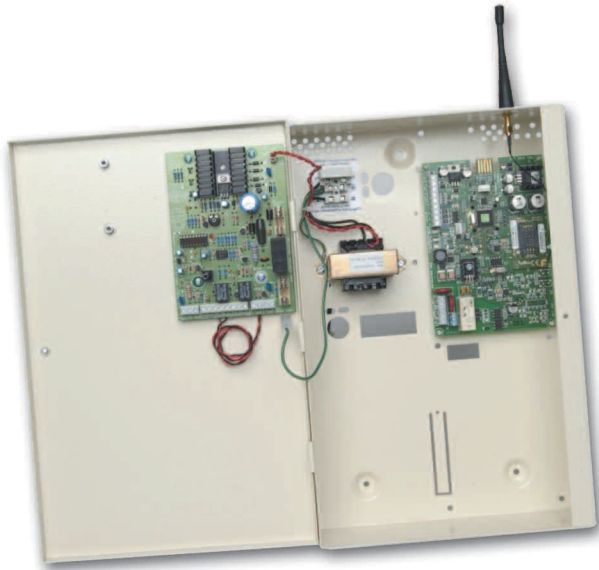

safe and secure

Digi Modem Text Card

- ▶ Plugs directly onto SW-812 SW-1212 & SW-16120
- ▶ 16 Channel Fast Format, Contact ID, SIA & Extended SIA digital communicator protocols
- ▶ Text messaging to 19 SMS phones
- ▶ Connects to remote PC with Smartlink 7
- ▶ Simple programming through panel menus
- ▶ Integral line monitoring
- ▶ Call status LED

EN 50131 Grade 2

safe and secure

SecureWatch

Cost-effective and reliable, our GSM unit provides an alternative, wireless, route to your central station in the event of landline failure. It comes integrated in a meta lbox with an addressable power supply unit.

O₂

GSM-SRMCL1

- ▶ Telephony through PSTN or GSM network
- ▶ Pre-fitted O₂ SIM card for access to O₂ Wireless Network
- ▶ GSM dual band (900MHz & 1800MHz)
- ▶ 2 inputs including a "Force GSM call" input
- ▶ 4 inputs including "GSM fault" and "PSTN line fault"
- ▶ 2400 baud printer port (N,8,1)
- ▶ Connects to *SecureWatch* panels
- ▶ Can also operate in standalone mode
- ▶ EN50131-1 Grade 2 Class II