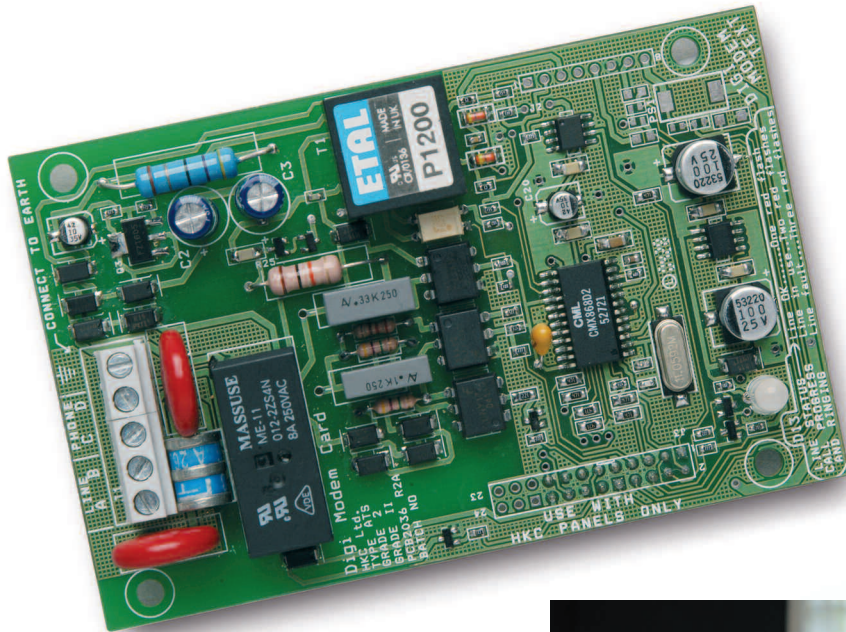

safe and secure

Digi Modem Text Card

- ▶ Plugs directly onto SW-812 SW-1212 & SW-16120
- ▶ 16 Channel Fast Format, Contact ID, SIA & Extended SIA digital communicator protocols
- ▶ Text messaging to 19 SMS phones
- ▶ Connects to remote PC with Smartlink 7
- ▶ Simple programming through panel menus
- ▶ Integral line monitoring
- ▶ Call status LED

EN 50131 Grade 2

safe and secure

SecureWatch

Cost-effective and reliable, our GSM unit provides an alternative, wireless, route to your central station in the event of landline failure. It comes integrated in a meta lbox with an addressable power supply unit.

O₂

GSM-SRMCL1

- ▶ Telephony through PSTN or GSM network
- ▶ Pre-fitted O₂ SIM card for access to O₂ Wireless Network
- ▶ GSM dual band (900MHz & 1800MHz)
- ▶ 2 inputs including a "Force GSM call" input
- ▶ 4 inputs including "GSM fault" and "PSTN line fault"
- ▶ 2400 baud printer port (N,8,1)
- ▶ Connects to *SecureWatch* panels
- ▶ Can also operate in standalone mode
- ▶ EN50131-1 Grade 2 Class II