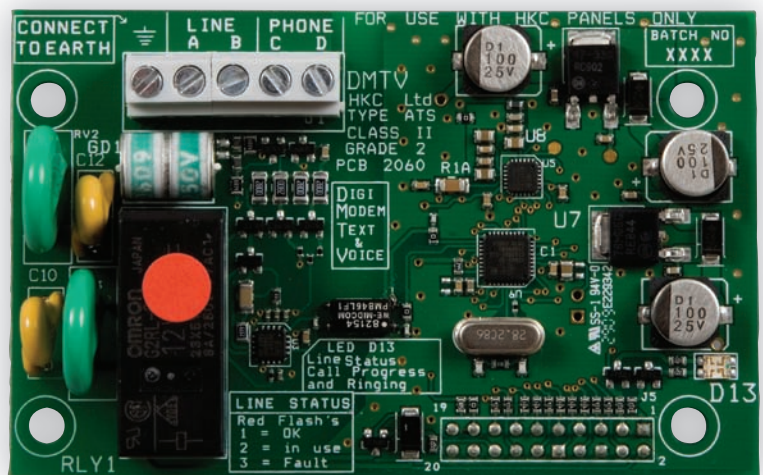

DTV

DTV (Dialer - Text/Voice)

Ease of use and service are a big part of the design brief on all our products. This philosophy is very evident with our plug-on dialer.

One of our new features includes voice messaging. The dialer can phone the key-holder and playback a message using the panel's extensive library of phrases.

- Plugs directly onto main panel
- Central station protocols:
- SIA, Extended SIA
- FastFormat & Contact ID
- Can also send voice messages to 4 phones
- Supports SmartLink7 high-speed upload/download

- SMS text messaging
- Quiescent Current: 80mA
- Transmit Current: 115mA
- Temperature: -10 to +40°C
- Weight: 50g
- Size: 90mm x 56mm x 30mm
- EN 50131-1
- EN Grade 2
- Environmental Class II

SecureWave
868MHz Radio

Safe & Secure

www.hkc.ie

Security

RF-Keyfob

A very useful and handy device for end users to control their alarm system; it is no bigger than an average car key-fob yet this product delivers a wide range of features. Arm your system with the push of one button or if you prefer, key-in your User Code for extra security.

It also unsets, part-sets, toggles lights on/off etc. Nothing overlooked, nothing compromised.

- Two-way wireless communication
- Contains battery
- Arm/Disarm/Part-arm via dedicated buttons or secure disarm via user code
- Dedicated duress button