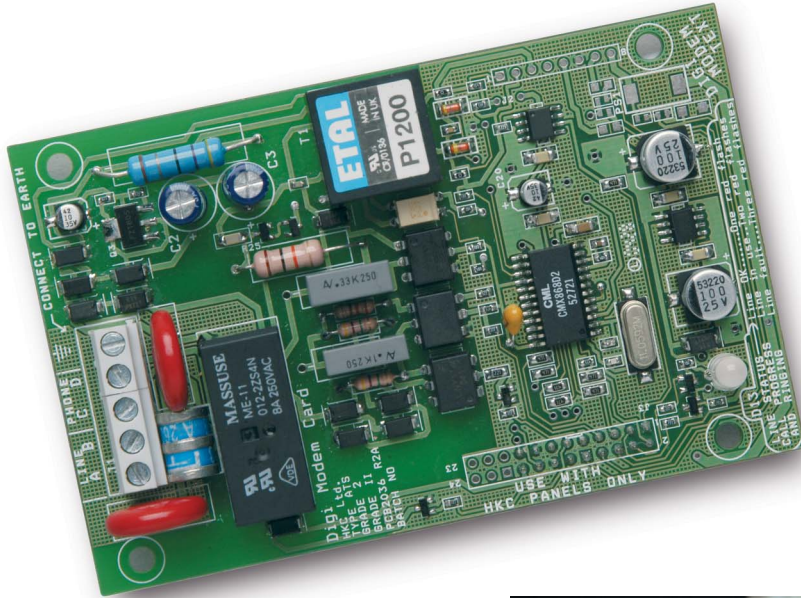

safe and secure

SecureWatch

Cost-effective and reliable, our range of SecureWatch Control Panels provides the security and reassurance you need in a top quality intruder alarm system. This range covers all domestic, commercial and industrial applications. SecureWatch products are manufactured to the highest standards to ensure consistent quality and reliability.

SW-812 & SW-1212

- ▶ User friendly
- ▶ Perimeter point ID capability
- ▶ SW-812 has 8 and SW-1212 has 12 standard zones
- ▶ All zones with tamper inputs
- ▶ Up to 48 zones with ID sensors/modules
- ▶ 4 users (7 remote users)
- ▶ 250 event engineer log
- ▶ 7 event timers
- ▶ 8 SmartLight timers
- ▶ 4 SmartDoor timers
- ▶ Supports plug-on digi modem card & 4/8 channel dialler
- ▶ Supports up to 4 keypads
- ▶ Unique audio message feature
- ▶ Audible "System Arming / System Unset"
- ▶ LCD text display
- ▶ Aesthetically pleasing back-lit keypad

SECURITY YOU CAN TRUST FROM

EN 50131 Grade 2

safe and secure

Digi Modem Text Card

- ▶ **Plugs directly onto SW-812 & SW-1212**
- ▶ **8 Channel digital communicator**
- ▶ **Text messaging to 19 SMS phones**
- ▶ **Connects to remote PC with Smartlink 7**
- ▶ **Simple programming through panel menus**
- ▶ **Integral line monitoring**
- ▶ **Call status LED**